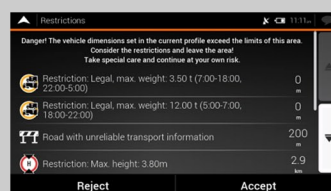

KEY FEATURES

- 3D Motorhome navigation software
- Enter vehicle profiles with input of length, width, height, weight etc.
- Additional POIs add to the drivers convenience including rest stops and more
- Precise route guidance, lane assistance, tunnel mode
- Intelligent alternative route calculation
- Warning messages after the route calculation if there are unavoidable restrictions
- Visualisation for restricted roads
- Warning messages when approaching or driving into a prohibited area