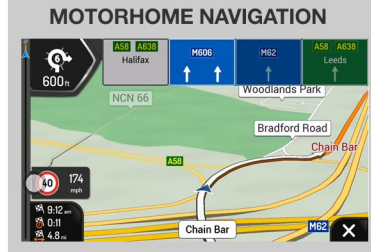

# 10-INCH TOUCHSCREEN STEREO - KEY FEATURES

4 x AHD CAMERA INPUTS

APPLE CARPLAY®

DAB+ DIGITAL RADIO TUNER

RETAIN STEERING CONTROLS

FRONT, REAR, LEFT & RIGHT

GOOGLE ANDROID AUTO™

MOTORHOME NAVIGATION