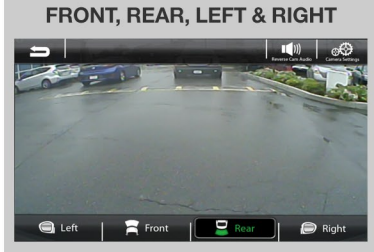

# 10-INCH TOUCHSCREEN STEREO - KEY FEATURES

4 x AHD CAMERA INPUTS

APPLE CARPLAY®

DAB+ DIGITAL RADIO TUNER

RETAIN STEERING CONTROLS

FRONT, REAR, LEFT & RIGHT

GOOGLE ANDROID AUTO™

MOTORHOME NAVIGATION

RETAIN VEHICLE SETTINGS & MENUS