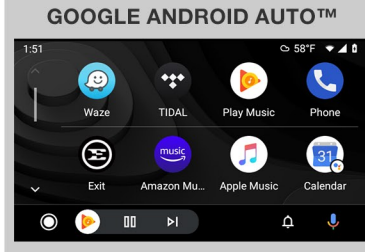

### KEY FEATURES

- Dedicated motorhome navigation for Europe
- Add up to four high-definition (AHD) cameras
- Access to your smartphone's music and navigation capabilities.
- Apple CarPlay®, Google Android Auto™
- DAB+ Digital Radio tuner
- 2 x USB rear inputs, 1.5 Amp output, HDMI input
- High-resolution 10-Inch touchscreen with user friendly GUI
- Handsfree Bluetooth® 4.2
- A2DP with aptX™ (For hands free calling & music streaming)
- Retain key features of the vehicle including, steering wheel controls, phone buttons, on-screen vehicle menus, vehicle settings, parking radar and sensors, climate control visualisation OEM cameras and more

# 10-INCH TOUCHSCREEN STEREO - KEY FEATURES

4 x AHD CAMERA INPUTS

APPLE CARPLAY®

DAB+ DIGITAL RADIO TUNER

RETAIN STEERING CONTROLS

FRONT, REAR, LEFT & RIGHT

GOOGLE ANDROID AUTO™

MOTORHOME NAVIGATION