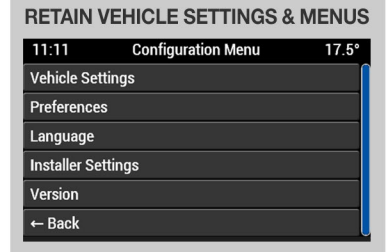

### KEY FEATURES

- 3D Motorhome navigation software
- Enter vehicle profiles with input of length, width, height, weight etc.
- Additional POIs add to the drivers convenience including rest stops and more
- Precise route guidance, lane assistance, tunnel mode
- Intelligent alternative route calculation
- Warning messages after the route calculation if there are unavoidable restrictions
- Visualisation for restricted roads
- Warning messages when approaching or driving into a prohibited area

# 10-INCH TOUCHSCREEN STEREO - KEY FEATURES

4 x AHD CAMERA INPUTS

APPLE CARPLAY®

DAB+ DIGITAL RADIO TUNER

RETAIN STEERING CONTROLS

FRONT, REAR, LEFT & RIGHT

GOOGLE ANDROID AUTO™

MOTORHOME NAVIGATION