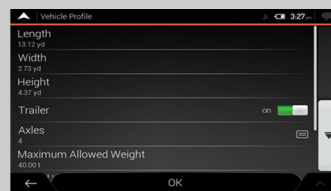

KEY FEATURES

- 3D Motorhome navigation software
- Enter vehicle profiles with input of length, width, height, weight etc.
- Additional POIs add to the drivers convenience including rest stops and more
- Precise route guidance, lane assistance, tunnel mode
- Intelligent alternative route calculation
- Warning messages after the route calculation if there are unavoidable restrictions
- Visualisation for restricted roads
- Warning messages when approaching or driving into a prohibited area